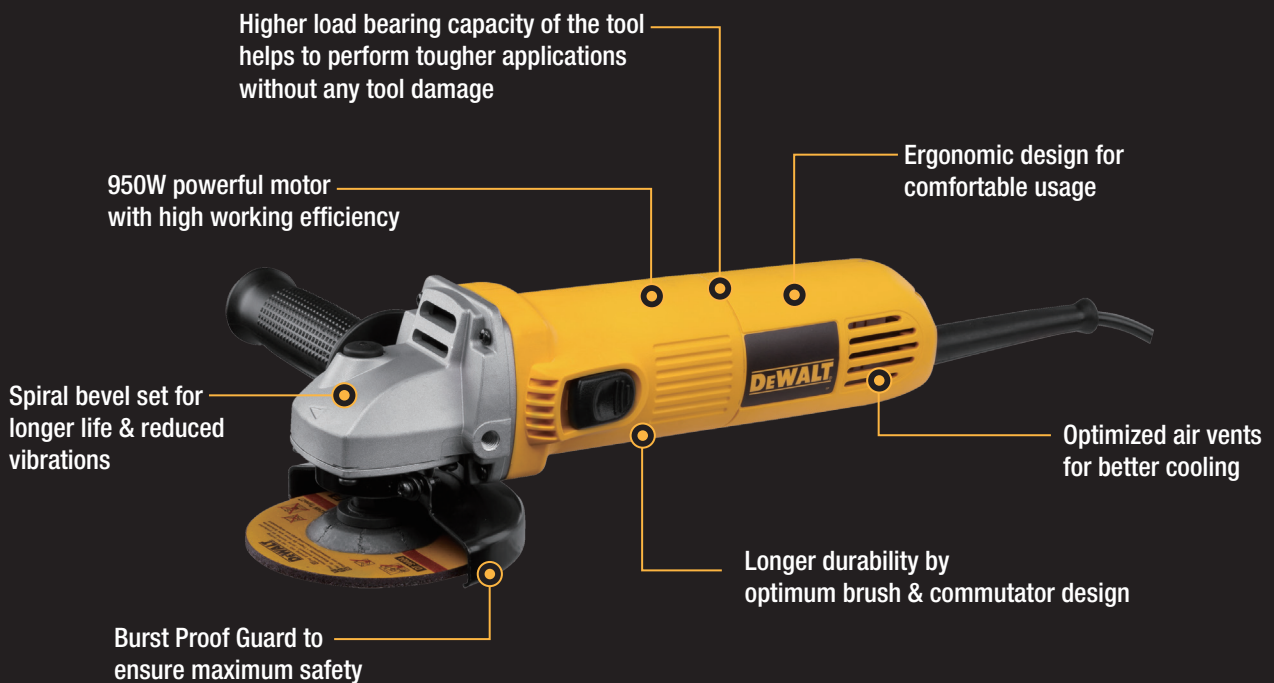

DEWALT®

DWE4114 950W SMALL ANGLE GRINDER - SLIDER SWITCH

Includes: kitbox, side handle, 115mm safety guard, flange and clamp nut, hex key

DWE4114

Power	950 W
Max. Disc Diameter	115 mm
Switch	Slider
Weight	1.8 Kg
Soft Start	No
e-clutch	No
No-volt	No
Variable Speed	No
RPM	12000 RPM
Kitbox	No